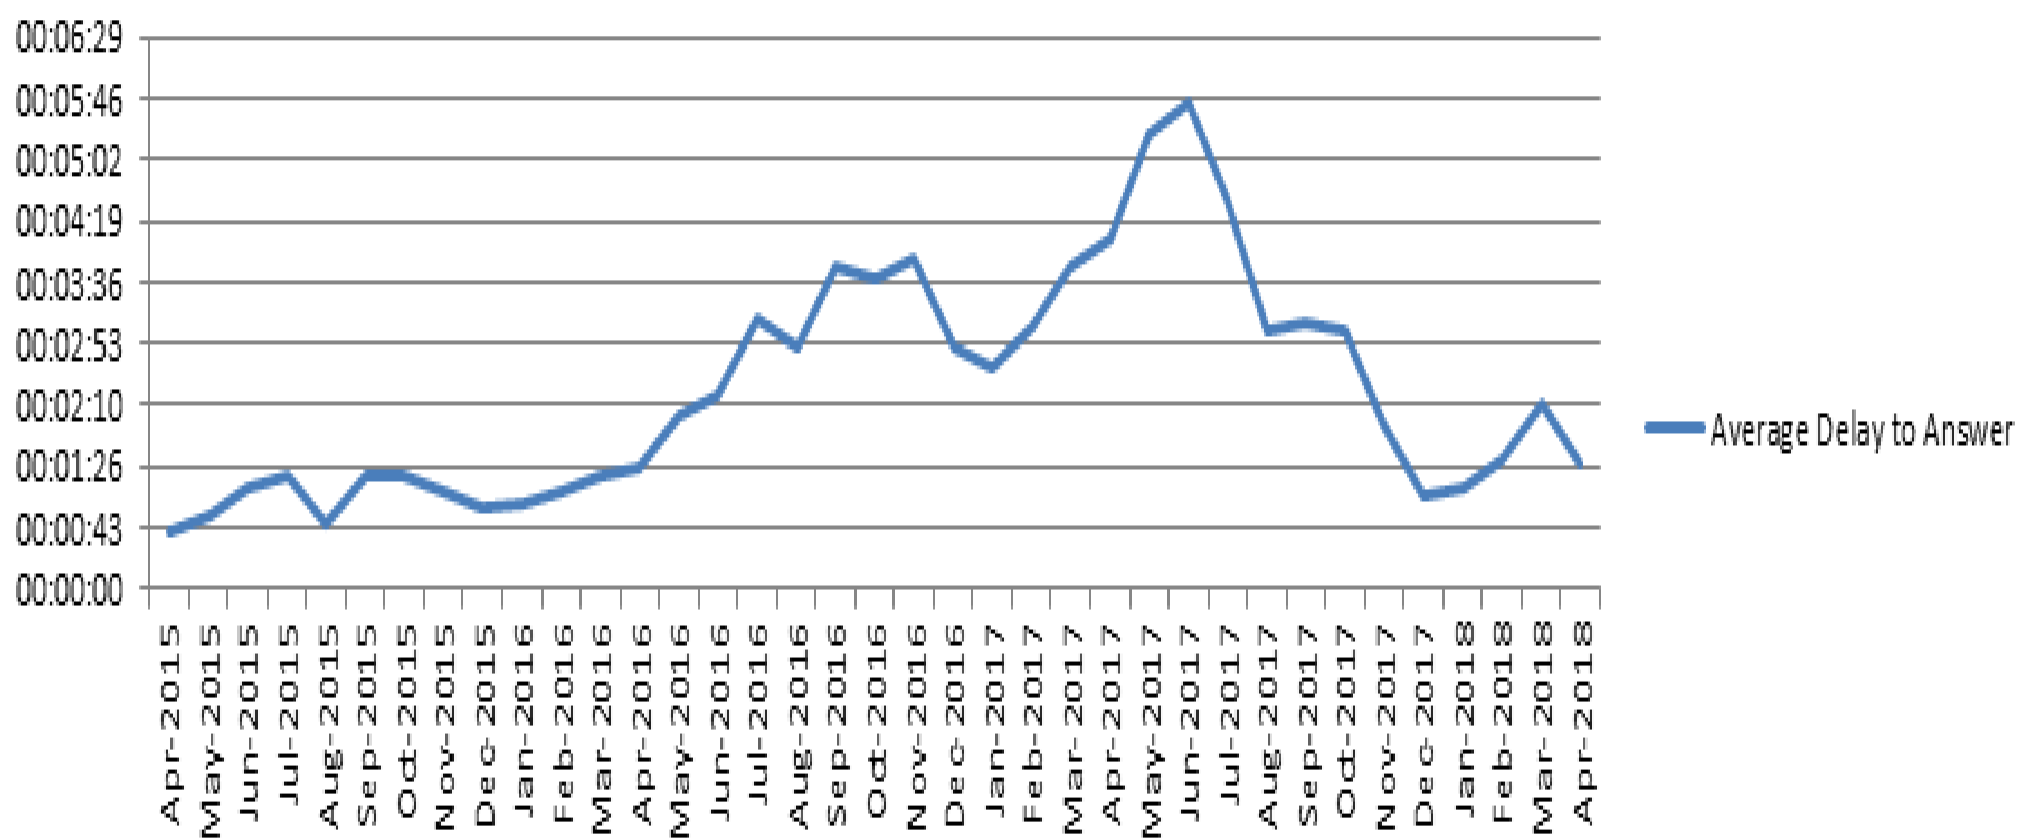

101 Call handling statistics

There has been feedback received from members of the public regarding the 101 call handling system and at times the delay in answering calls.

The call handling system is a demanding area, Wiltshire Police recognised the demand in this area and reacted to the feedback by conducting an in-depth review in 2017 and putting in a strategy to improve call answering times.

There is ongoing recruitment of call handlers to ensure our control room is fully staffed and functional and a change to the current shift pattern to meet demand times. The graphs below show the improvement made since the review took place.

Average Delay to Answer