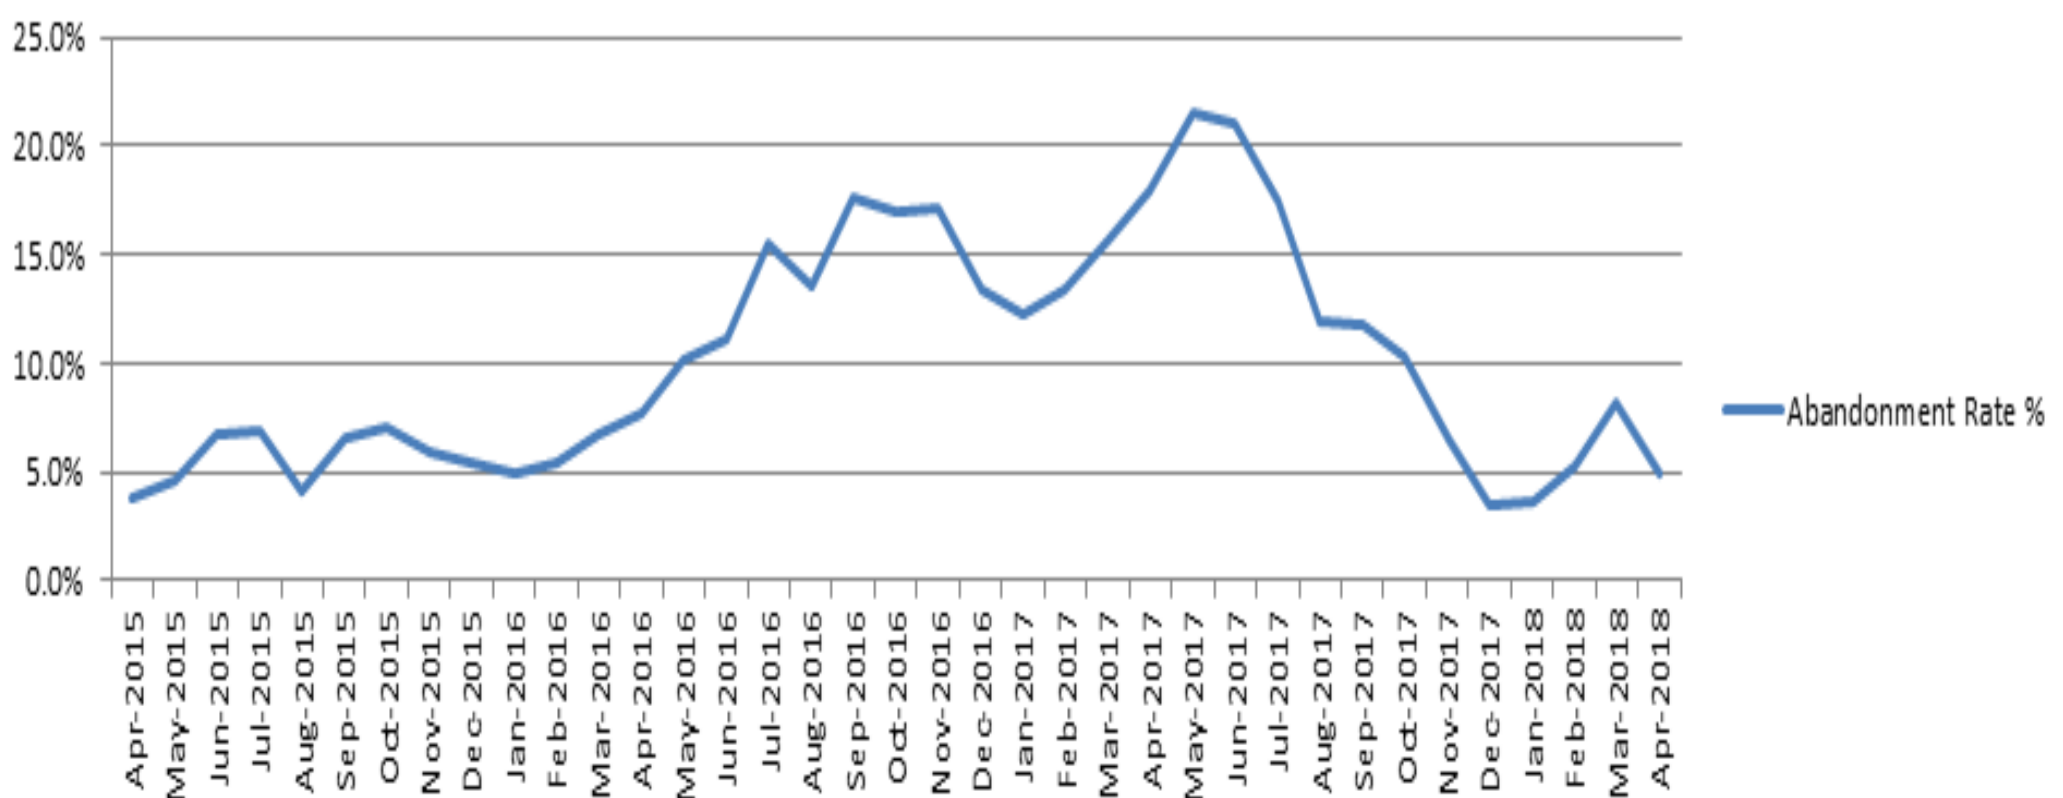

Abandonment Rate %