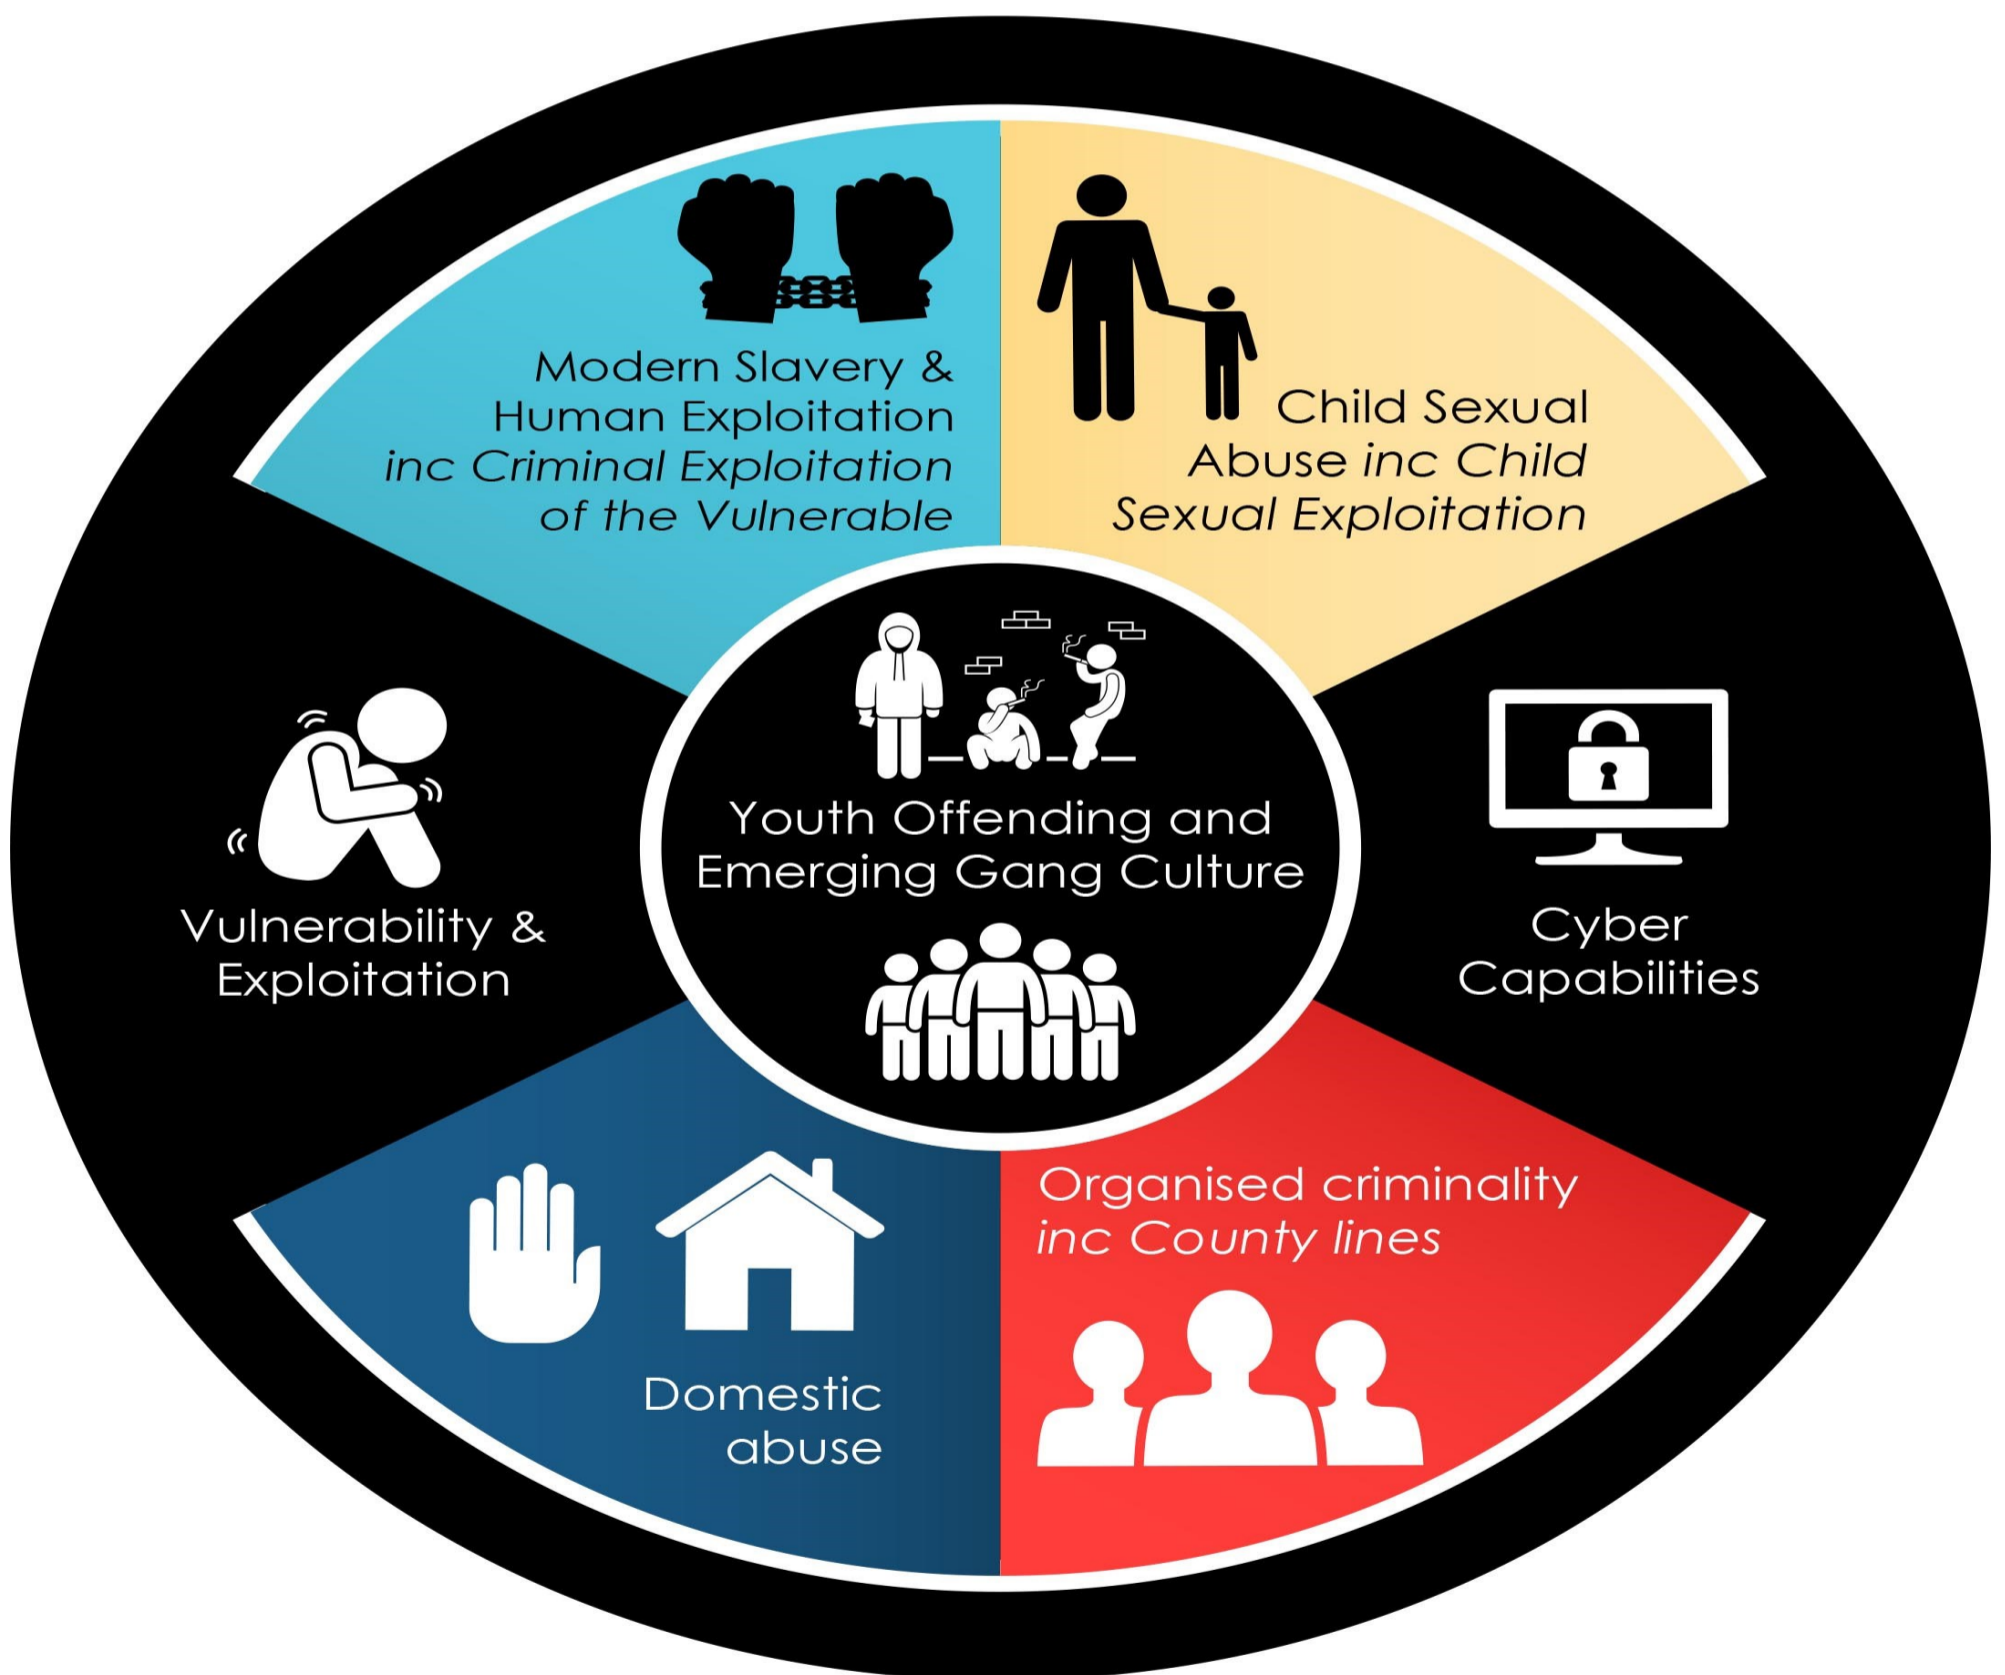

CONTROL STRATEGY

Below is our control strategy for your reference. This focuses on where how we conduct our operational Policing based on the Police & Crime Plan. We will continue to align our resources with the threat/harm/risks presented in line with the control strategy.

Child sexual abuse, inc child sexual Exploitation, Cyber Capabilities, Organised criminality

Inc county lines. Domestic abuse, vulnerability & Exploitation, Modern slavery & Human Exploitation, inc Criminal Exploitation of the vulnerable .